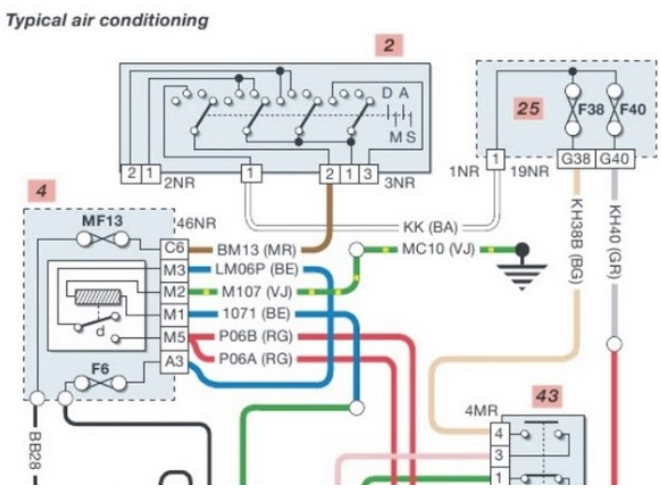

Peugeot 407 Wiring Diagram