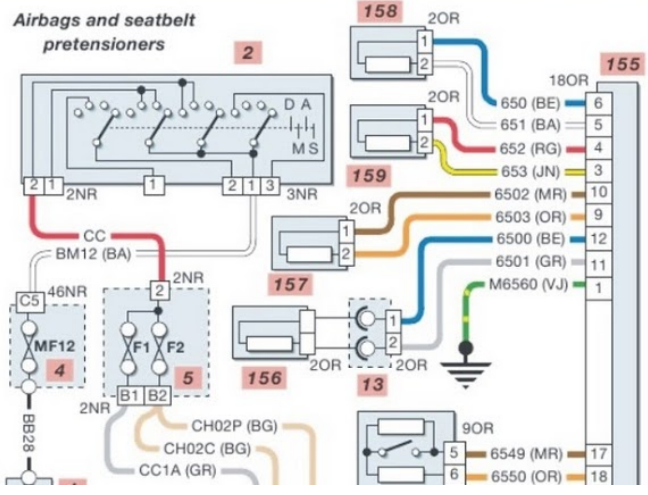

Peugeot 407 Wiring Diagram